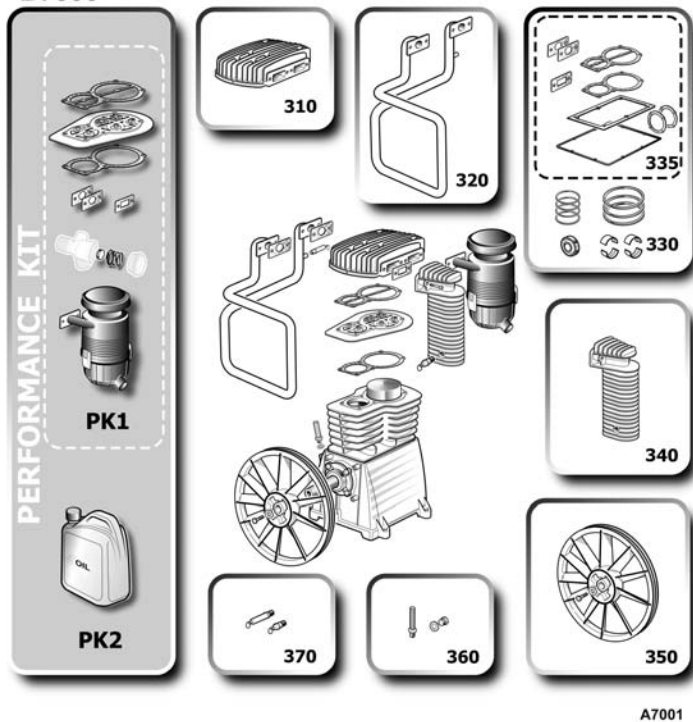

Information

Item 4116020860 Description B 7000/500 FT10 ST V4/7 15B

Part

Nr.	Item	Description	End	Q.ty
099	6218740000	Pump		1.00 PC
103	2236102666	Pivot wheel - Foot		1.00 PC
105	6210718400	Non return valve		1.00 PC
106	6210717800	Tap	01/06/12	1.00 PC
106	6210720300	Tap		1.00 PC
107	2236111480	Drain tap		1.00 PC
107	6210717700	Drain tap	03/02/08	1.00 PC
109	6214343200	Gauge		1.00 PC
110	6210719800	Safety valve		1.00 PC

Information

Item 4116020860 Description B 7000/500 FT10 ST V4/7 15B

B7000

Part

Nr.	Item	Description	End	Q.ty
310	2901324969	Cylinder head kit		1.00 PC
320	2901324970	Cooler kit		1.00 PC
330	6229028200	Upgrade kit		1.00 PC
335	8973035130	Joints kit		1.00 PC
340	2901324966	Aftercooler kit		1.00 PC
350	6229020100	Flywheel kit		1.00 PC
360	2901324953	Oil level kit		1.00 PC
370	6229020200	Safety valve kit		1.00 PC
PK1	8973037636	Performance kit		1.00 PC