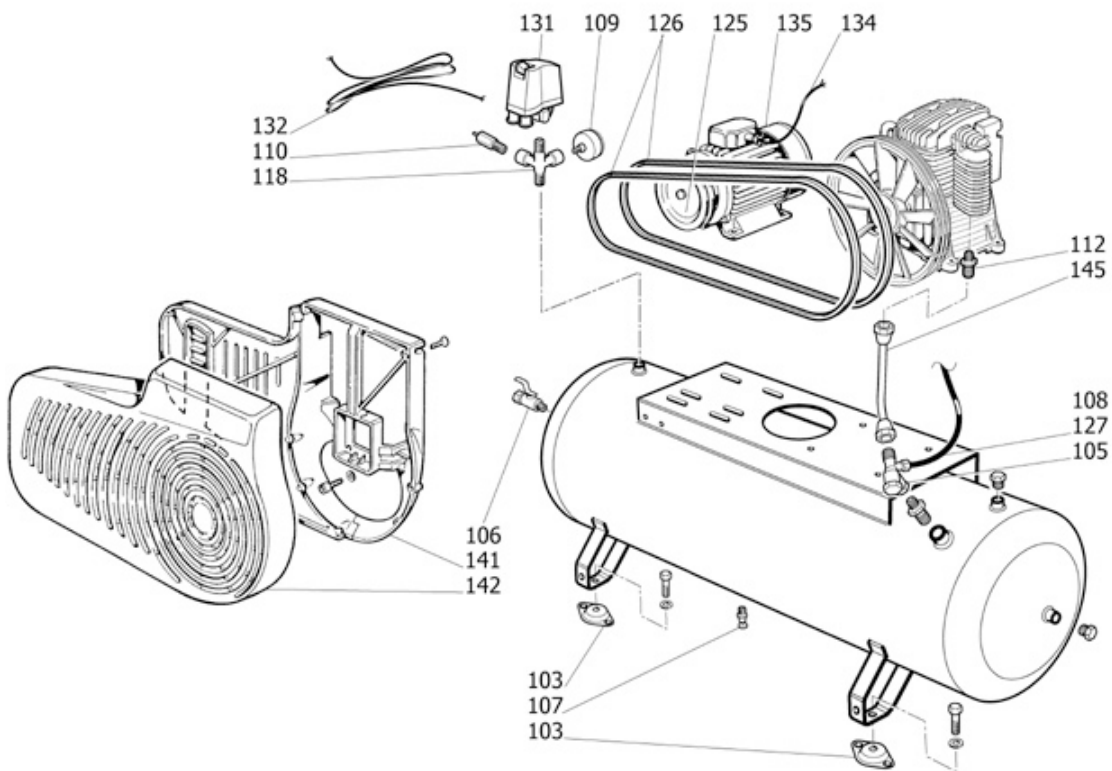

Information

Item 4116020860 Description B 7000/500 FT10 ST V4/7 15B

Part

Nr.	Item	Description	End	Q.ty
099	6218740000	Pump		1.00 PC
103	2236102666	Pivot wheel - Foot		1.00 PC
105	6210718400	Non return valve		1.00 PC
106	6210717800	Tap	01/06/12	1.00 PC
106	6210720300	Tap		1.00 PC
107	2236111480	Drain tap		1.00 PC
107	6210717700	Drain tap	03/02/08	1.00 PC
109	6214343200	Gauge		1.00 PC
110	6210719800	Safety valve		1.00 PC

Information

Item 4116020860 Description B 7000/500 FT10 ST V4/7 15B

B7000

Part

Nr.	Item	Description	End	Q.ty
310	2901324969	Cylinder head kit		1.00 PC
320	2901324970	Cooler kit		1.00 PC
330	6229028200	Upgrade kit		1.00 PC
335	8973035130	Joints kit		1.00 PC
340	2901324966	Aftercooler kit		1.00 PC
350	6229020100	Flywheel kit		1.00 PC
360	2901324953	Oil level kit		1.00 PC
370	6229020200	Safety valve kit		1.00 PC
PK1	8973037636	Performance kit		1.00 PC